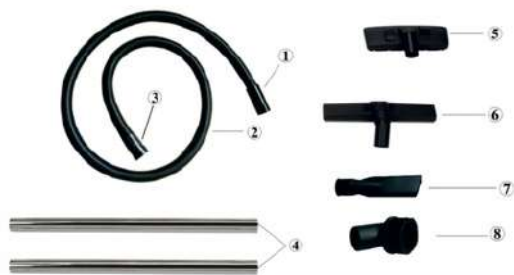

Vacuum Cleaner - Wet & Dry

SKY151VAC

SKY301VAC

SKY602VAC

SKY803VAC

15 LTR ACCESSORIES

30/ 60/ 80 LTR ACCESSORIES

Technical Specification

Model	SKY151VAC	SKY301VAC	SKY602VAC	SKY803VAC
Capacity	15 Ltr	30 Ltr	60 Ltr	80 Ltr
Power (Watt)	1000	1200	2000	3000
Voltage (Volt)	220	220	220	220
Airflow	48 L/Min	53 L/Min	106 L/Min	106 L/Min
Accessories	36 MM	38 MM	38 MM	38 MM
Length of Cable	7.2 M	7.2 M	7.2 M	7.2 M
Cooling Mode	Recycle	Recycle	Recycle	Recycle
Dimension (Cm)	43 x 43 x 61	43 x 43 x 80	63 x 55 x 97	63 x 55 x 102
Gross Weight (Kgs)	12.60	14.10 Kgs	24.80 Kgs	27.80 Kgs